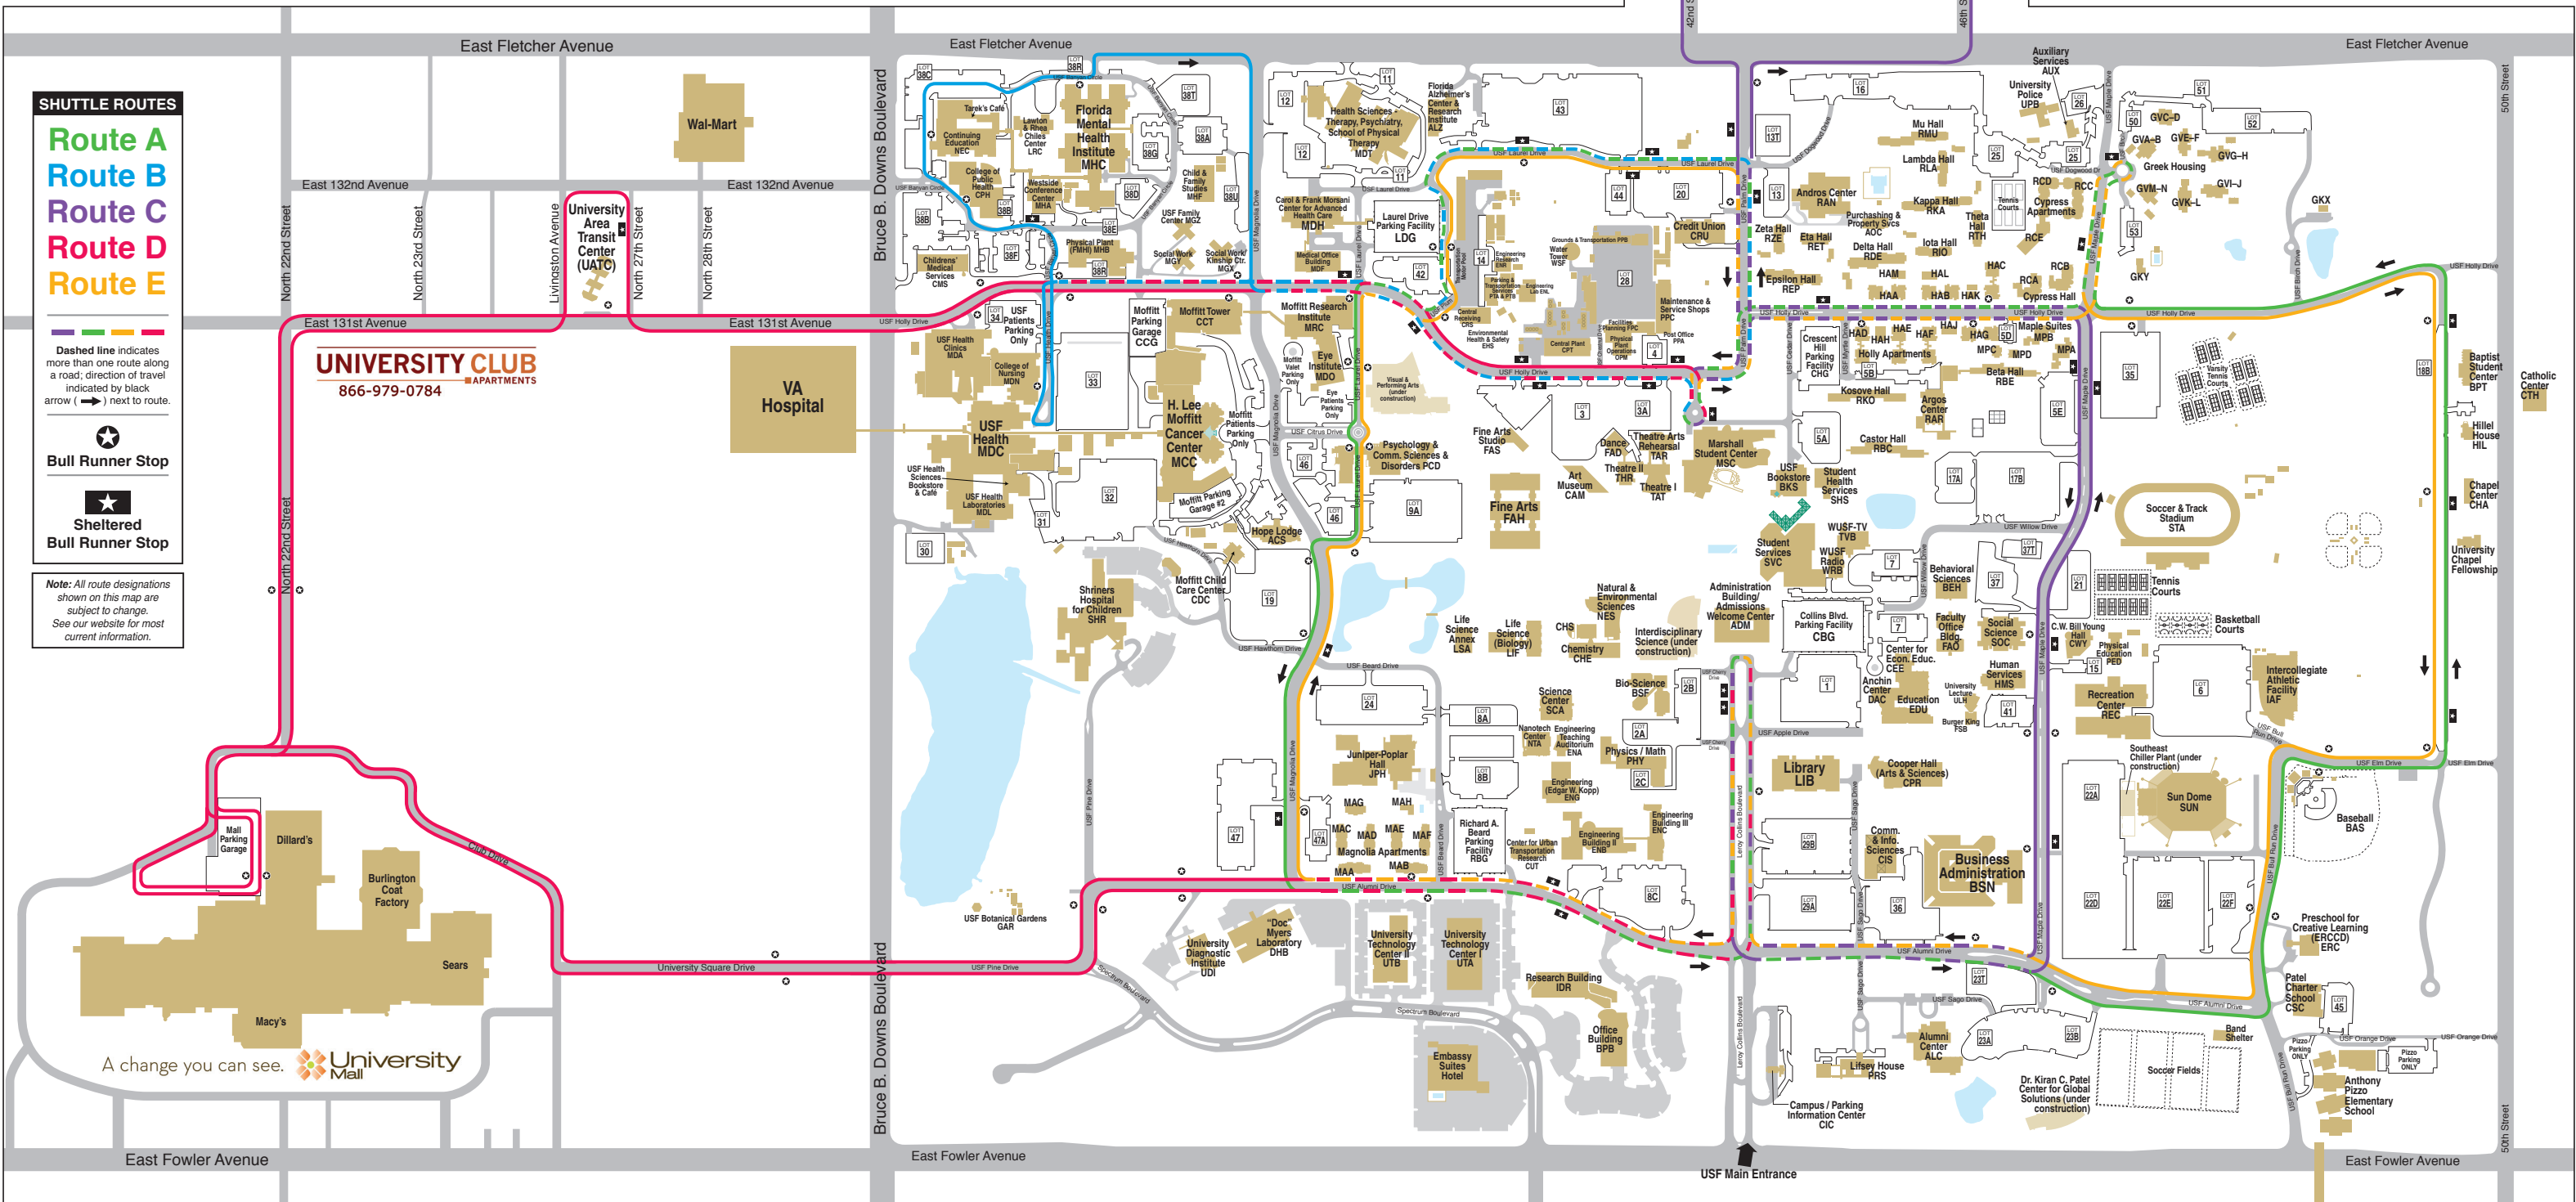

Bull Runner Schedule

Weekday Service
All Routes
A - B - C - D - E
 Monday–Thursday 7:00 a.m.–Midnight
 Friday 7:00 a.m.–5:30 p.m.

Weekend Service
Routes C & D
 Saturday & Sunday 2:30 p.m.–9:30 p.m.

Note: Service times may vary. Check our website (www.usf.edu/bullrunner) for holiday schedules and most current route information.

SHUTTLE ROUTES

- Route A
- Route B
- Route C
- Route D
- Route E

Bull Runner Stop

Sheltered Bull Runner Stop

Dashed line indicates more than one route along a road; direction of travel indicated by black arrow (→) next to route.

USF Bull Runner Routes - 2009-10

SHUTTLE ROUTES

- Route A
- Route B
- Route C
- Route D
- Route E

Dashed line indicates more than one route along a road; direction of travel indicated by black arrow (→) next to route.

Bull Runner Stop

Sheltered Bull Runner Stop

Note: All route designations shown on this map are subject to change. See our website for most current information.

A change you can see. University Mall